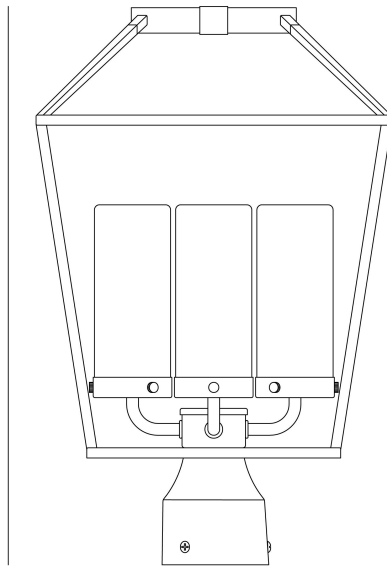

BASTILLE, 4 LT POST LIGHT

PRODUCT DETAILS

No.	:	41959-015
Product Color	:	SATIN BLACK
Product Material	:	POWDER COATING OVER GALVANIZED STEEL
Shade / Accent Colour	:	CLEAR GLASS
Shade / Accent Material	:	GLASS
Length	:	11"
Width	:	11"
Height	:	17.5"
Weight	:	6lbs

LIGHT SOURCE DETAILS

Number of Bulbs	:	4
Light Source Type	:	B10
Input Voltage	:	120V
Bulb Voltage	:	120V
Socket Type	:	E12
Wattage	:	60W
Total Wattage	:	240W
Bulb Included	:	No
Dimmable	:	Yes

OPTIONS AVAILABLE

ITEM NO.	FINISH	SHADE
41959-015	SATIN BLACK	CLEAR GLASS

TECHNICAL DETAILS

Canopy / Backplate Height	:	0.5"
Location	:	WET
Approval	:	

17 1/2"

11"x11"

PROJECT INFORMATION

Job Name: Date: Type:

Comments: