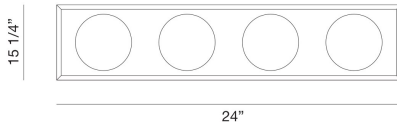

ROVER, 4 LT LED BATHBAR

PRODUCT DETAILS

No.	:	39334-022
Product Color	:	CHROME
Shade / Accent Colour	:	CHROME
Width	:	24"
Height	:	5.25"
Ext	:	4.25"
Weight	:	11lbs

LIGHT SOURCE DETAILS

Light Source Type	:	INTEGRATED LED
Input Voltage	:	120V
Bulb Voltage	:	120V
Socket Type	:	LED
Total Wattage	:	10W
Delivered Lumens	:	1300lm
Kelvin	:	3000K
CRI	:	90
Dimmable	:	Yes

OPTIONS AVAILABLE

ITEM NO.	FINISH	SHADE
39334-022	CHROME	CHROME
39334-039	BLACK	BLACK

TECHNICAL DETAILS

Canopy / Backplate Length	:	24"
Canopy / Backplate Height	:	1"
Canopy / Backplate Width	:	5.25"

PROJECT INFORMATION