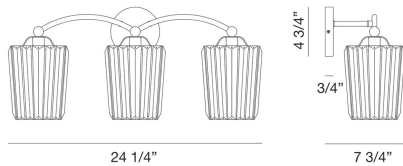

### PRODUCT DETAILS

No.	:	39330-031
Product Color	:	BLACK
Shade / Accent Colour	:	BLACK
Width	:	24.5"
Height	:	11"
Ext	:	7.5"
Weight	:	12.7lbs

### TECHNICAL DETAILS

Canopy / Backplate Height	:	0.75"
Canopy / Backplate Dia.	:	4.75"