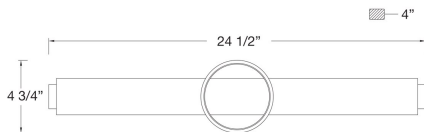

SANTORO, LG LED BATHBAR

PRODUCT DETAILS

| | | |
|-----------------------|---|-----------|
| No. | : | 39317-018 |
| Product Color | : | GOLD |
| Shade / Accent Colour | : | GOLD |
| Width | : | 24.5" |
| Height | : | 4.75" |
| Ext | : | 4" |
| Weight | : | 3.7lbs |

LIGHT SOURCE DETAILS

| | | |
|-------------------|---|----------------|
| Light Source Type | : | INTEGRATED LED |
| Input Voltage | : | 120V |
| Bulb Voltage | : | DC 36V |
| Socket Type | : | LED |
| Total Wattage | : | 27W |
| Delivered Lumens | : | 1500lm |
| Kelvin | : | 3000K |
| CRI | : | 90 |
| Dimmable | : | Yes |

OPTIONS AVAILABLE

| ITEM NO. | FINISH | SHADE |
|-----------|--------------|-------|
| 39317-018 | GOLD | GOLD |
| 39317-032 | BLACK | BLACK |

TECHNICAL DETAILS

| | | |
|---------------------------|---|-------|
| Canopy / Backplate Height | : | 1.25" |
| Canopy / Backplate Dia. | : | 4.75" |