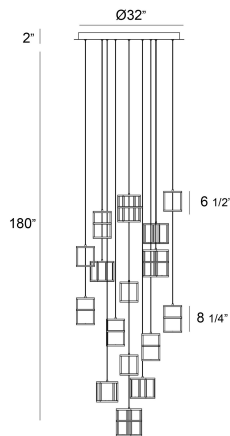

### PRODUCT DETAILS

No.	:	38259-012
Product Color	:	GOLD
Product Material	:	METAL
Shade / Accent Material	:	~
Diameter	:	32"
Height	:	8.25"
Overall Height	:	180"
Weight	:	66.1lbs

### LIGHT SOURCE DETAILS

Light Source Type	:	INTEGRATED LED
Input Voltage	:	120V
Bulb Voltage	:	24V
Socket Type	:	LED
Total Wattage	:	88W
Delivered Lumens	:	1750lm
Kelvin	:	3000K
CRI	:	90
Dimmable	:	Yes

### TECHNICAL DETAILS

Hanging Support Type	:	WIRE
Hanging Support Length	:	180"
Canopy / Backplate Height	:	2"
Canopy / Backplate Dia.	:	32"
Location	:	DRY
Approval	:	
Title 24	:	Yes