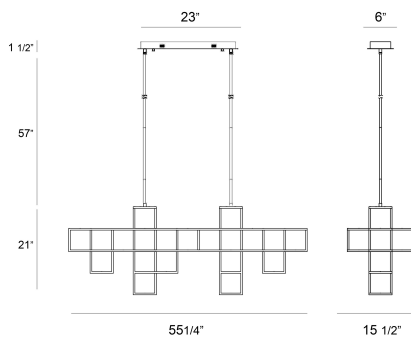

FERRO, 13 LIGHT LINEAR LED CHANDELIER

PRODUCT DETAILS

No.	:	38257-018
Product Color	:	GOLD
Product Material	:	METAL
Shade / Accent Material	:	~
Length	:	55.25"
Width	:	15.5"
Height	:	21"
Overall Height	:	78"
Weight	:	33.7lbs

ITEM NO.	FINISH	SHADE
38257-018	GOLD	
38257-021	BLACK	

TECHNICAL DETAILS

Hanging Support Type	:	ROD
Hanging Support Length	:	57"
Rods Included	:	3"+6"+12"+18"+18"
Canopy / Backplate Length	:	23"
Canopy / Backplate Height	:	1.75"
Canopy / Backplate Width	:	6"
Location	:	DRY
Approval	:	
Title 24	:	Yes