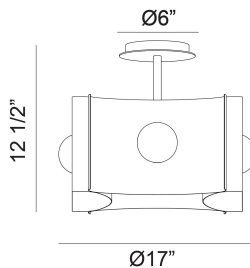

METALLO, 4 LIGHT SEMI FLUSHMOUNT

PRODUCT DETAILS

No.	:	38154-010
Product Color	:	VINTAGE NICKEL
Product Material	:	METAL
Shade / Accent Colour	:	VINTAGE NICKEL/BLACK
Shade / Accent Material	:	~
Diameter	:	17"
Height	:	12.5"
Weight	:	8.4lbs

OPTIONS AVAILABLE

ITEM NO.	FINISH	SHADE
38154-010	VINTAGE NICKEL	VINTAGE NICKEL/BLACK
38154-027	BRONZE	NATURE BRASS/BRONZE

TECHNICAL DETAILS

Canopy / Backplate Height	:	0.75"
Canopy / Backplate Dia.	:	6"
Location	:	DRY
Approval	:	 Intertek