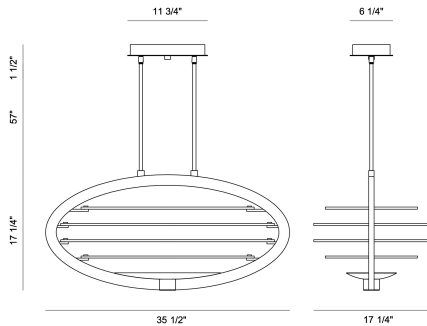

OMBRA, LED OVAL CHANDELIER

PRODUCT DETAILS

No.	:	38153-013
Product Color	:	BRASS/BLACK
Product Material	:	METAL
Shade / Accent Material	:	~
Length	:	35.5"
Width	:	17.25"
Height	:	17.25"
Weight	:	19lbs

LIGHT SOURCE DETAILS

Light Source Type	:	INTEGRATED LED
Input Voltage	:	120V
Bulb Voltage	:	120V
Socket Type	:	LED
Total Wattage	:	110W
Delivered Lumens	:	1200lm
Kelvin	:	3000K
CRI	:	90+
Dimmable	:	Yes

OPTIONS AVAILABLE

ITEM NO.	FINISH	SHADE
38153-013	BRASS/BLACK DARK	
38153-020	BRONZE/POLISHED NICKEL	

TECHNICAL DETAILS

Hanging Support Type	:	ROD
Hanging Support Length	:	57"
Rods Included	:	3"+6"+12"+18"+18"
Canopy / Backplate Length	:	11.75"
Canopy / Backplate Height	:	1.5"
Canopy / Backplate Width	:	6.25"
Location	:	DRY
Approval	:	
Title 24	:	Yes