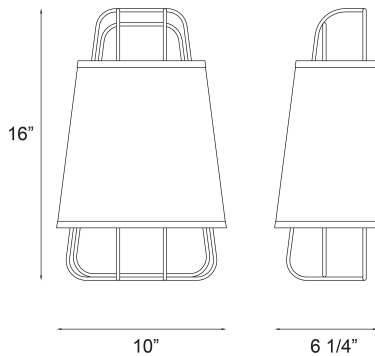

TURA, 1 LIGHT WALL SCONCE

PRODUCT DETAILS

No.	:	38144-011
Product Color	:	BRASS
Product Material	:	METAL
Shade / Accent Colour	:	WHITE/GOLD
Shade / Accent Material	:	~
Width	:	10"
Height	:	16"
Ext	:	6"
Weight	:	2.6lbs

ITEM NO.	FINISH	SHADE
38144-011	BRASS	WHITE/GOLD
38144-028	BLACK	BLACK/GOLD

TECHNICAL DETAILS

Canopy / Backplate Length	:	5"
Canopy / Backplate Height	:	0.75"
Canopy / Backplate Width	:	8.25"
Location	:	DRY
Approval	:	