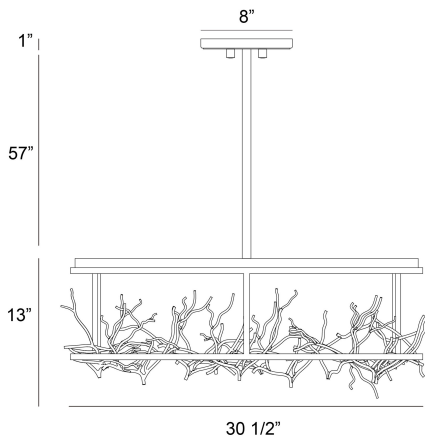

### PRODUCT DETAILS

No.	:	38097-010
Product Color	:	BRONZE/GOLD
Product Material	:	METAL
Shade / Accent Material	:	~
Diameter	:	30.5"
Height	:	13"
Overall Height	:	70"
Weight	:	46.4lbs

### TECHNICAL DETAILS

Hanging Support Type	:	ROD
Hanging Support Length	:	57"
Rods Included	:	3"+6"+12"+18"+18"
Canopy / Backplate Height	:	1"
Canopy / Backplate Dia.	:	8"
Location	:	DRY
Approval	:	
Title 24	:	Yes