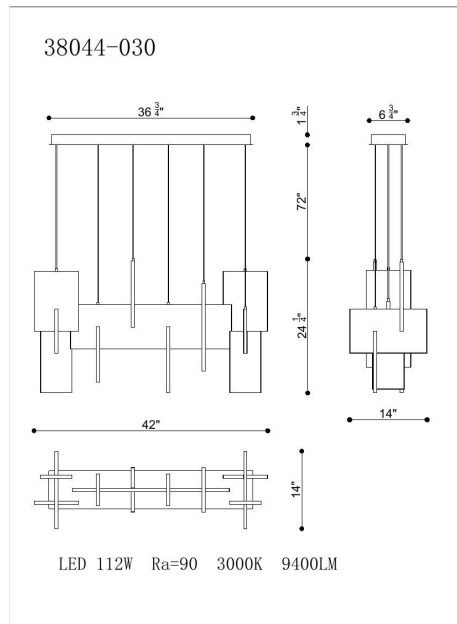

COBURG, EXTRA LARGE LINEAR LED CHANDELIER

PRODUCT DETAILS

No.	:	38044-014
Product Color	:	GOLD
Product Material	:	METAL
Shade / Accent Material	:	~
Length	:	42"
Width	:	14"
Height	:	23"
Overall Height	:	96.75"
Weight	:	35.2lbs

LIGHT SOURCE DETAILS

Light Source Type	:	INTEGRATED LED
Input Voltage	:	120V
Bulb Voltage	:	24V
Socket Type	:	LED
Total Wattage	:	129W
Delivered Lumens	:	2900lm
Kelvin	:	3000K
CRI	:	90
Dimmable	:	Yes

OPTIONS AVAILABLE

ITEM NO.	FINISH	SHADE
38044-014	GOLD	
38044-021	BLACK	
38044-030	ALUMINUM OXIDE	

TECHNICAL DETAILS

Hanging Support Type	:	WIRE
Canopy / Backplate Length	:	36.5"
Canopy / Backplate Height	:	1.75"
Canopy / Backplate Width	:	7"
Location	:	DRY
Approval	:	
Title 24	:	Yes