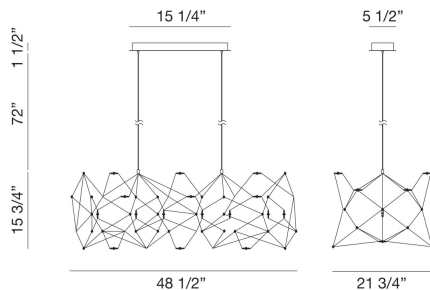

LEONARDELLI, MEDIUM LED CHANDELIER

PRODUCT DETAILS

No.	:	38037-016
Product Color	:	CHROME
Product Material	:	METAL
Shade / Accent Material	:	~
Length	:	48"
Width	:	21.75"
Height	:	15.75"
Overall Height	:	88"
Weight	:	7.8lbs

ITEM NO.	FINISH	SHADE
38037-016	CHROME	
38037-026	DARK CHROME (PLATED)	

TECHNICAL DETAILS

Hanging Support Type	:	WIRE
Canopy / Backplate Length	:	15.25"
Canopy / Backplate Height	:	1.5"
Canopy / Backplate Width	:	5.5"
Location	:	DRY
Approval	:	
Title 24	:	Yes