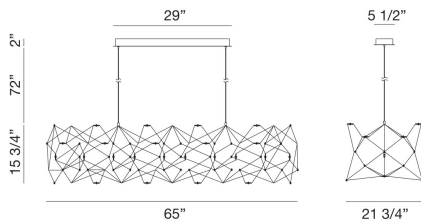

LEONARDELLI, LARGE LED CHANDELIER

PRODUCT DETAILS

No.	:	38036-019
Product Color	:	CHROME
Product Material	:	METAL
Shade / Accent Material	:	~
Length	:	65"
Width	:	21.75"
Height	:	15.75"
Overall Height	:	88"
Weight	:	12lbs

ITEM NO.	FINISH	SHADE
38036-019	CHROME	
38036-020	DARK CHROME(PLATED)	

TECHNICAL DETAILS

Hanging Support Type	:	WIRE
Canopy / Backplate Length	:	29.25"
Canopy / Backplate Height	:	1.5"
Canopy / Backplate Width	:	5.5"
Location	:	DRY
Approval	:	
Title 24	:	Yes