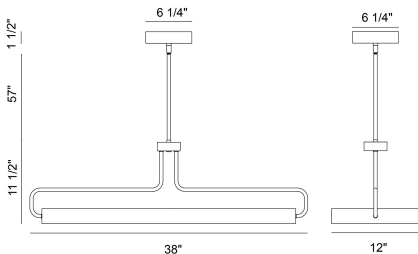

### PRODUCT DETAILS

No.	:	37931-018
Product Color	:	ANTIQUÉ BRASS
Product Material	:	METAL
Shade / Accent Material	:	~
Length	:	38"
Width	:	12"
Height	:	11.5"
Overall Height	:	69"
Weight	:	8lbs

### LIGHT SOURCE DETAILS

Number of Bulbs	:	1
Light Source	:	LED
Light Source Type	:	LED
Input Voltage	:	110/277VV
Socket Type	:	LED
Wattage	:	35W
Total Wattage	:	35W
Delivered Lumens	:	1550lm
Kelvin	:	3000K
CRI	:	90+
Bulb Included	:	Yes
Dimmable	:	Yes

### TECHNICAL DETAILS

Hanging Support Type	:	ROD
Hanging Support Length	:	57"
Rods Included	:	3"+6"+12"+18"+18"
Canopy / Backplate Height	:	1.5"
Canopy / Backplate Dia.	:	6.25"
Location	:	DRY
Approval	:	
Title 24	:	Yes