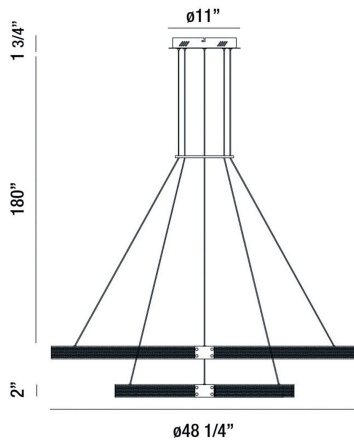

ADMIRAL, 48" 2-TIER ROUND CHANDELIER

PRODUCT DETAILS

No.	:	37385-019
Product Color	:	MATTE BLACK/GOLD
Product Material	:	METAL
Shade / Accent Material	:	METAL
Diameter	:	48.25"
Height	:	2"
Overall Height	:	183.75"
Weight	:	35.2lbs

LIGHT SOURCE DETAILS

Light Source Type	:	INTEGRATED LED
Input Voltage	:	120V
Bulb Voltage	:	120V
Socket Type	:	LED
Total Wattage	:	111W
Delivered Lumens	:	1800lm
Kelvin	:	3000K
CRI	:	90+
Dimmable	:	Yes

OPTIONS AVAILABLE

ITEM NO.	FINISH	SHADE
37385-019	MATTE BLACK/GOLD	

TECHNICAL DETAILS

Hanging Support Type	:	WIRE
Hanging Support Length	:	180"
Canopy / Backplate Height	:	1.75"
Canopy / Backplate Dia.	:	11"
Location	:	DRY
Approval	:	
Title 24	:	Yes