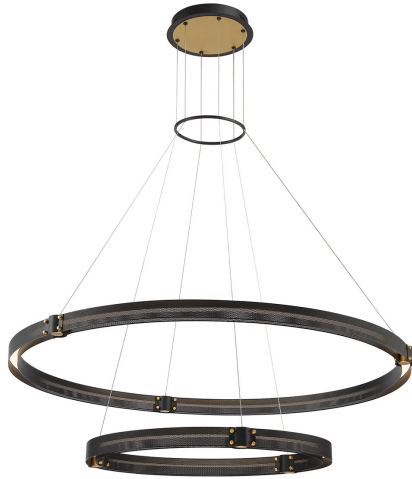

ADMIRAL, 48" 2-TIER ROUND CHANDELIER

PRODUCT DETAILS

No.	:	37385-019
Product Color	:	MATTE BLACK/GOLD
Product Material	:	METAL
Shade / Accent Material	:	METAL
Diameter	:	48.25"
Height	:	2"
Overall Height	:	183.75"
Weight	:	35.2lbs

LIGHT SOURCE DETAILS

Light Source Type	:	INTEGRATED LED
Input Voltage	:	120V
Bulb Voltage	:	120V
Socket Type	:	LED
Total Wattage	:	111W
Delivered Lumens	:	1800lm
Kelvin	:	3000K
CRI	:	90+
Dimmable	:	Yes

OPTIONS AVAILABLE

ITEM NO.	FINISH	SHADE
37385-019	MATTE BLACK/GOLD	

TECHNICAL DETAILS

Hanging Support Type	:	WIRE
Hanging Support Length	:	180"
Canopy / Backplate Height	:	1.75"
Canopy / Backplate Dia.	:	11"
Location	:	DRY
Approval	:	
Title 24	:	Yes