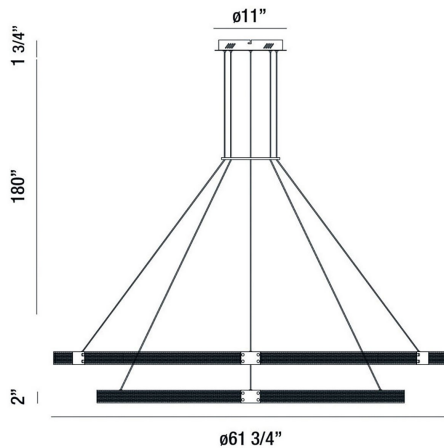

ADMIRAL, 62" 2-TIER ROUND CHANDELIER

PRODUCT DETAILS

No.	:	37384-012
Product Color	:	MATTE BLACK/GOLD
Product Material	:	METAL
Shade / Accent Material	:	METAL
Diameter	:	61.75"
Height	:	2"
Overall Height	:	183.75"
Weight	:	51lbs

LIGHT SOURCE DETAILS

Light Source Type	:	INTEGRATED LED
Input Voltage	:	120V
Bulb Voltage	:	120V
Socket Type	:	LED
Total Wattage	:	170W
Delivered Lumens	:	3035lm
Kelvin	:	3000K
CRI	:	90+
Dimmable	:	Yes

OPTIONS AVAILABLE

ITEM NO.	FINISH	SHADE
37384-012	MATTE BLACK/GOLD	

TECHNICAL DETAILS

Hanging Support Type	:	WIRE
Hanging Support Length	:	180"
Canopy / Backplate Height	:	1.75"
Canopy / Backplate Dia.	:	11"
Location	:	DRY
Approval	:	
Title 24	:	Yes