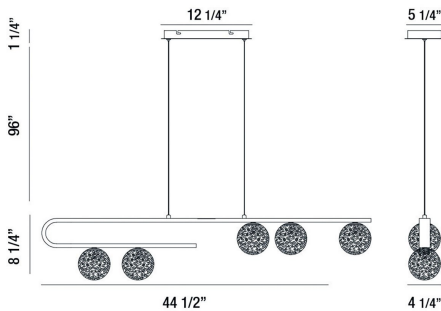

PHILLIMORE, 44" LINEAR CHANDELIER

PRODUCT DETAILS

No.	:	37351-014
Product Color	:	BRUSHED GOLD
Product Material	:	METAL
Shade / Accent Colour	:	CLEAR
Shade / Accent Material	:	GLASS
Length	:	44.5"
Width	:	4.25"
Height	:	8.25"
Overall Height	:	105.5"
Weight	:	9.6lbs

LIGHT SOURCE DETAILS

Light Source Type	:	INTEGRATED LED
Input Voltage	:	120V
Bulb Voltage	:	120V
Socket Type	:	LED
Total Wattage	:	15W
Delivered Lumens	:	1200lm
Kelvin	:	3500K
CRI	:	80+
Dimmable	:	Yes

OPTIONS AVAILABLE

ITEM NO.	FINISH	SHADE
37351-014	BRUSHED GOLD	CLEAR

TECHNICAL DETAILS

Hanging Support Type	:	AIRCRAFT CABLE
Hanging Support Length	:	96"
Canopy / Backplate Length	:	12.25"
Canopy / Backplate Height	:	1.25"
Canopy / Backplate Width	:	5.25"
Approval	:	
Title 24	:	Yes