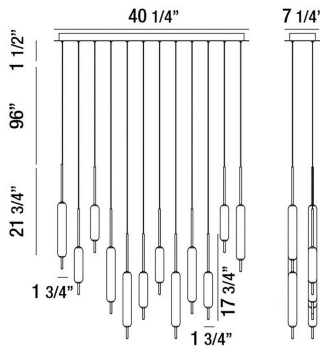

CUMBERLAND, 40" LINEAR CHANDELIER

PRODUCT DETAILS

No.	:	37236-038
Product Color	:	MIXED
Product Material	:	METAL
Shade / Accent Colour	:	WHITE
Shade / Accent Material	:	GLASS
Length	:	40.25"
Width	:	7.25"
Height	:	21.75"
Overall Height	:	119.25"
Weight	:	23lbs

LIGHT SOURCE DETAILS

Light Source Type	:	INTEGRATED LED
Input Voltage	:	120V
Bulb Voltage	:	120V
Socket Type	:	LED
Total Wattage	:	120W
Delivered Lumens	:	5850lm
Kelvin	:	3000K
CRI	:	90+
Dimmable	:	Yes

OPTIONS AVAILABLE

ITEM NO.	FINISH	SHADE
37236-038	MIXED	WHITE
37236-042	SATIN NICKEL	WHITE

TECHNICAL DETAILS

Hanging Support Type	:	WIRE
Hanging Support Length	:	96"
Canopy / Backplate Length	:	40.25"
Canopy / Backplate Height	:	1.5"
Canopy / Backplate Width	:	7.25"
Location	:	DRY
Approval	:	
Title 24	:	Yes