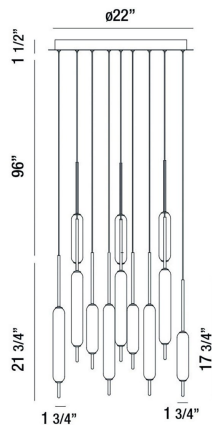

CUMBERLAND, 22" ROUND CHANDELIER

OPTIONS AVAILABLE

ITEM NO.	FINISH	SHADE
37235-024	BLACK	WHITE
37235-031	MIXED	WHITE
37235-043	SATIN NICKEL	WHITE

PRODUCT DETAILS

No.	: 37235-024
Product Color	: BLACK
Product Material	: METAL
Shade / Accent Colour	: WHITE
Shade / Accent Material	: GLASS
Diameter	: 22"
Height	: 21.75"
Overall Height	: 119.25"
Weight	: 23.1lbs

LIGHT SOURCE DETAILS

Light Source Type	: INTEGRATED LED
Input Voltage	: 120V
Bulb Voltage	: 120V
Socket Type	: LED
Total Wattage	: 120W
Delivered Lumens	: 7200lm
Kelvin	: 3000K
CRI	: 90+
Dimmable	: Yes

TECHNICAL DETAILS

Hanging Support Type	: WIRE
Hanging Support Length	: 96"
Canopy / Backplate Height	: 1.5"
Canopy / Backplate Dia.	: 22"
Location	: DRY
Approval	: 
Title 24	: Yes

PROJECT INFORMATION

Job Name: Date: Type: