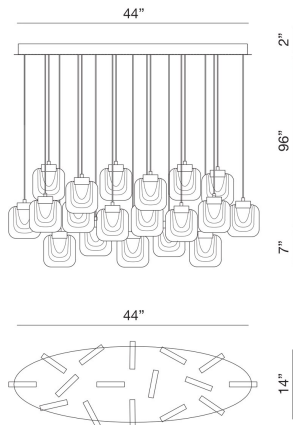

### PRODUCT DETAILS

No.	:	37194-017
Product Color	:	GOLD
Product Material	:	METAL
Shade / Accent Colour	:	CLEAR
Shade / Accent Material	:	HANDMADE GLASS
Length	:	44"
Width	:	14"
Height	:	7"
Overall Height	:	100"
Weight	:	61.6lbs

### LIGHT SOURCE DETAILS

Light Source Type	:	INTEGRATED LED
Input Voltage	:	120V
Bulb Voltage	:	120V
Socket Type	:	LED
Total Wattage	:	80W
Delivered Lumens	:	3200lm
Kelvin	:	3000K
CRI	:	90+
Dimmable	:	Yes

### TECHNICAL DETAILS

Hanging Support Type	:	WIRE
Hanging Support Length	:	96"
Canopy / Backplate Length	:	44"
Canopy / Backplate Height	:	2"
Canopy / Backplate Width	:	14"
Approval	:	
Title 24	:	Yes