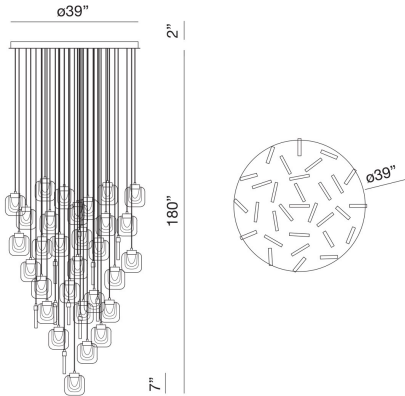

PAGET, 31-LIGHT LED CHANDELIER

PRODUCT DETAILS

No.	:	37193-010
Product Color	:	GOLD
Product Material	:	METAL
Shade / Accent Colour	:	CLEAR
Shade / Accent Material	:	HANDMADE GLASS
Diameter	:	39"
Height	:	7"
Overall Height	:	180"
Weight	:	127.6lbs

LIGHT SOURCE DETAILS

Light Source Type	:	INTEGRATED LED
Input Voltage	:	120V
Bulb Voltage	:	120V
Socket Type	:	LED
Total Wattage	:	155W
Delivered Lumens	:	4500lm
Kelvin	:	3000K
CRI	:	90+
Dimmable	:	Yes

OPTIONS AVAILABLE

ITEM NO.	FINISH	SHADE
37193-010	GOLD	CLEAR
37193-020	CHROME	CHROME

TECHNICAL DETAILS

Hanging Support Type	:	WIRE
Hanging Support Length	:	180"
Canopy / Backplate Height	:	2"
Canopy / Backplate Dia.	:	39"
Approval	:	
Title 24	:	Yes