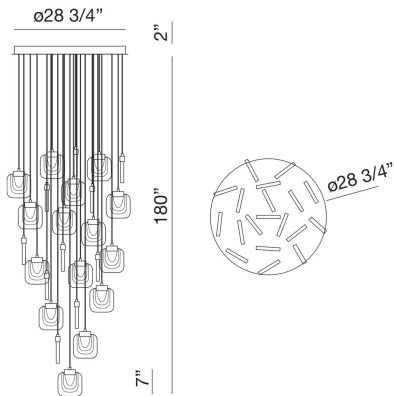

PAGET, 19-LIGHT LED CHANDELIER

PRODUCT DETAILS

No.	:	37192-013
Product Color	:	GOLD
Product Material	:	METAL
Shade / Accent Colour	:	CLEAR
Shade / Accent Material	:	HANDMADE GLASS
Diameter	:	28.75"
Height	:	7"
Overall Height	:	180"
Weight	:	73.9lbs

LIGHT SOURCE DETAILS

Light Source Type	:	INTEGRATED LED
Input Voltage	:	120V
Bulb Voltage	:	120V
Socket Type	:	LED
Total Wattage	:	95W
Delivered Lumens	:	3800lm
Kelvin	:	3000K
CRI	:	90+
Dimmable	:	Yes

OPTIONS AVAILABLE

ITEM NO.	FINISH	SHADE
37192-013	GOLD	CLEAR
37192-023	CHROME	CHROME

TECHNICAL DETAILS

Hanging Support Type	:	WIRE
Hanging Support Length	:	180"
Canopy / Backplate Height	:	2"
Canopy / Backplate Dia.	:	28.75"
Approval	:	
Title 24	:	Yes