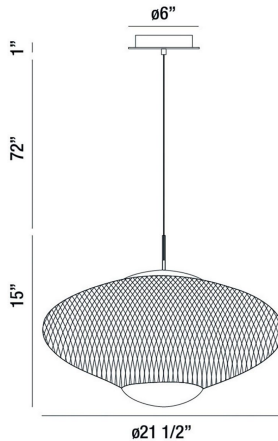

## PARK, 22" ROUND PENDANT

### PRODUCT DETAILS

No.	:	37107-017
Product Color	:	BLACK
Product Material	:	METAL
Shade / Accent Colour	:	GOLD
Shade / Accent Material	:	METAL
Diameter	:	21.5"
Height	:	15"
Overall Height	:	88"
Weight	:	4lbs

### TECHNICAL DETAILS

Hanging Support Type	:	WIRE
Hanging Support Length	:	72"
Canopy / Backplate Height	:	1"
Canopy / Backplate Dia.	:	6"
Location	:	DRY
Title 24	:	Yes