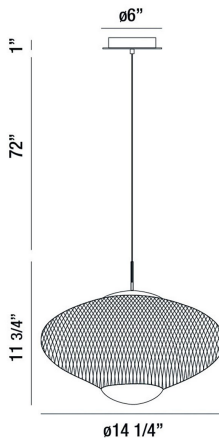

PARK, 14" ROUND PENDANT

PRODUCT DETAILS

No.	:	37106-010
Product Color	:	BLACK
Product Material	:	METAL
Shade / Accent Colour	:	GOLD
Shade / Accent Material	:	METAL
Diameter	:	14.25"
Height	:	11.75"
Overall Height	:	84.75"
Weight	:	3.3lbs

LIGHT SOURCE DETAILS

Light Source Type	:	INTEGRATED LED
Input Voltage	:	120V
Bulb Voltage	:	120V
Socket Type	:	LED
Total Wattage	:	10W
Delivered Lumens	:	570lm
Kelvin	:	3000K
CRI	:	85+
Dimmable	:	Yes

OPTIONS AVAILABLE

ITEM NO. 37106-010	FINISH BLACK	SHADE GOLD
------------------------------	------------------------	----------------------

TECHNICAL DETAILS

Hanging Support Type	:	WIRE
Hanging Support Length	:	72"
Canopy / Backplate Height	:	1"
Canopy / Backplate Dia.	:	6"
Location	:	DRY
Title 24	:	Yes