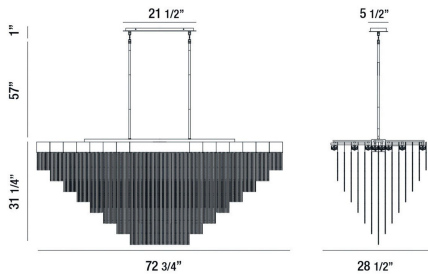

### PRODUCT DETAILS

No.	:	37097-011
Product Color	:	ANTIQUE BRUSH GOLD
Product Material	:	METAL
Shade / Accent Material	:	METAL
Length	:	72.75"
Width	:	28.5"
Height	:	31"
Overall Height	:	89"
Weight	:	74.9lbs

### TECHNICAL DETAILS

Hanging Support Type	:	ROD
Hanging Support Length	:	57"
Rods Included	:	3"+6"+12"+18"+18"
Canopy / Backplate Length	:	21.5"
Canopy / Backplate Height	:	1"
Canopy / Backplate Width	:	5.5"
Location	:	DRY
Approval	:	
Title 24	:	Yes