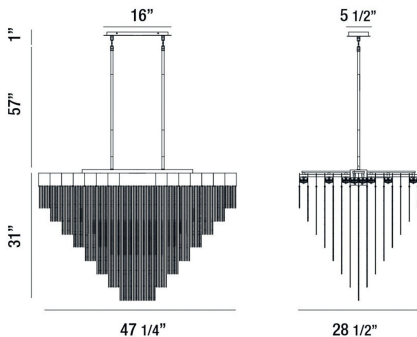

### PRODUCT DETAILS

No.	:	37096-014
Product Color	:	ANTIQUÉ BRUSH GOLD
Product Material	:	METAL
Shade / Accent Material	:	METAL
Length	:	47.25"
Width	:	28.5"
Height	:	31"
Overall Height	:	89"
Weight	:	50.7lbs

### TECHNICAL DETAILS

Hanging Support Type	:	ROD
Hanging Support Length	:	57"
Rods Included	:	3"+6"+12"+18"+18"
Canopy / Backplate Length	:	16"
Canopy / Backplate Height	:	1"
Canopy / Backplate Width	:	5.5"
Location	:	DRY
Approval	:	
Title 24	:	Yes