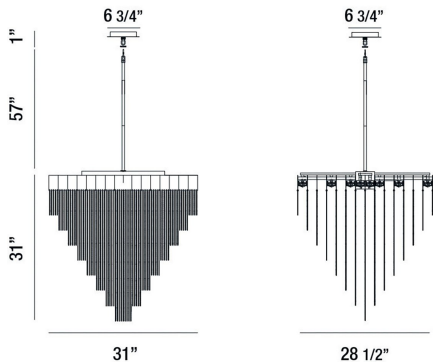

### PRODUCT DETAILS

No.	:	37095-017
Product Color	:	ANTIQUÉ BRUSH GOLD
Product Material	:	METAL
Shade / Accent Material	:	METAL
Length	:	31"
Width	:	28.5"
Height	:	31"
Overall Height	:	89"
Weight	:	32.1lbs

### TECHNICAL DETAILS

Hanging Support Type	:	ROD
Hanging Support Length	:	57"
Rods Included	:	3"+6"+12"+18"+18"
Canopy / Backplate Length	:	6.75"
Canopy / Backplate Height	:	1"
Canopy / Backplate Width	:	6.75"
Location	:	DRY
Approval	:	
Title 24	:	Yes