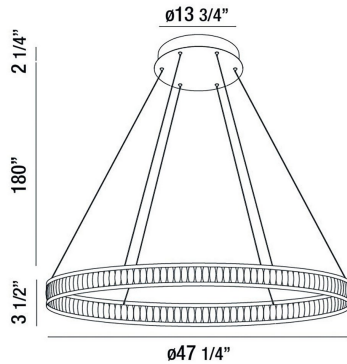

FORSTER, 47" ROUND CHANDELIER

PRODUCT DETAILS

No.	:	37092-016
Product Color	:	BLACK
Product Material	:	METAL
Shade / Accent Colour	:	WHITE
Shade / Accent Material	:	ACRYLIC
Diameter	:	47.25"
Height	:	3.5"
Overall Height	:	185.75"
Weight	:	9lbs

LIGHT SOURCE DETAILS

Light Source Type	:	INTEGRATED LED
Input Voltage	:	120V
Bulb Voltage	:	120V
Socket Type	:	LED
Total Wattage	:	105W
Delivered Lumens	:	5450lm
Kelvin	:	3000K
CRI	:	80+
Dimmable	:	Yes

OPTIONS AVAILABLE

ITEM NO.	FINISH	SHADE
37092-016	BLACK	WHITE

TECHNICAL DETAILS

Hanging Support Type	:	AIRCRAFT CABLE
Hanging Support Length	:	180"
Canopy / Backplate Height	:	2.25"
Canopy / Backplate Dia.	:	13.75"
Location	:	DRY
Title 24	:	Yes