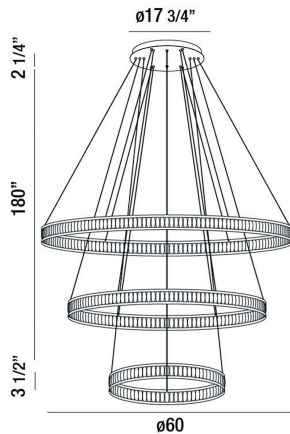

FORSTER, 60" 3-TIER CHANDELIER

PRODUCT DETAILS

No.	:	37090-012
Product Color	:	BLACK
Product Material	:	METAL
Shade / Accent Colour	:	WHITE
Shade / Accent Material	:	ACRYLIC
Diameter	:	60"
Height	:	3.5"
Overall Height	:	185.75"
Weight	:	44lbs

LIGHT SOURCE DETAILS

Light Source Type	:	INTEGRATED LED
Input Voltage	:	120V
Bulb Voltage	:	120V
Socket Type	:	LED
Total Wattage	:	300W
Delivered Lumens	:	14500lm
Kelvin	:	3000K
CRI	:	80+
Dimmable	:	Yes

OPTIONS AVAILABLE

ITEM NO.	FINISH	SHADE
37090-012	BLACK	WHITE

TECHNICAL DETAILS

Hanging Support Type	:	AIRCRAFT CABLE
Hanging Support Length	:	180"
Canopy / Backplate Height	:	2.25"
Canopy / Backplate Dia.	:	17.75"
Location	:	DRY
Title 24	:	Yes