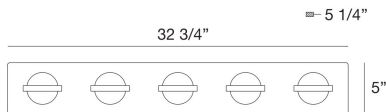

## RYDER, 33" BATHBAR

### PRODUCT DETAILS

No.	:	37071-011
Product Color	:	CHROME
Product Material	:	METAL
Shade / Accent Colour	:	CLEAR
Shade / Accent Material	:	GLASS
Width	:	32.75"
Height	:	5"
Ext	:	5.25"
Weight	:	11.6lbs

### TECHNICAL DETAILS

Canopy / Backplate Length	:	5"
Canopy / Backplate Height	:	1.25"
Canopy / Backplate Width	:	32.75"
Location	:	DAMP
Approval	:	
Title 24	:	Yes