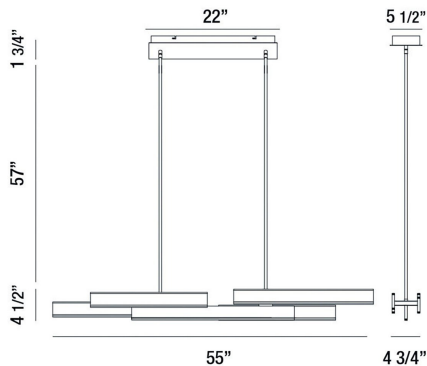

## CAMENO, 55" LINEAR CHANDELIER

### PRODUCT DETAILS

No.	:	37065-010
Product Color	:	MATTE BLACK
Product Material	:	METAL
Shade / Accent Material	:	ACRYLIC
Length	:	55"
Width	:	4.75"
Height	:	4.5"
Overall Height	:	63.25"
Weight	:	16.7lbs

### TECHNICAL DETAILS

Hanging Support Type	:	ROD
Hanging Support Length	:	57"
Rods Included	:	3"+6"+12"+18"+18"
Canopy / Backplate Length	:	22"
Canopy / Backplate Height	:	1.75"
Canopy / Backplate Width	:	5.5"
Location	:	DRY
Approval	:	
Title 24	:	Yes