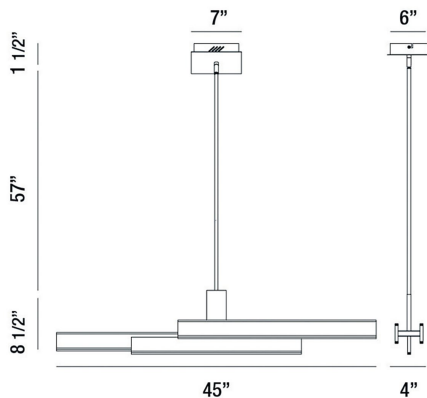

CAMENO, 45" LINEAR CHANDELIER

PRODUCT DETAILS

No.	:	37064-013
Product Color	:	MATTE BLACK
Product Material	:	METAL
Shade / Accent Material	:	ACRYLIC
Length	:	45"
Width	:	4"
Height	:	8.5"
Overall Height	:	67"
Weight	:	9.9lbs

ITEM NO.	FINISH	SHADE
37064-013	MATTE BLACK	
37064-020	SATIN GOLD	

TECHNICAL DETAILS

Hanging Support Type	:	ROD
Hanging Support Length	:	57"
Rods Included	:	3"+6"+12"+18"+18"
Canopy / Backplate Length	:	7"
Canopy / Backplate Height	:	1.5"
Canopy / Backplate Width	:	6"
Location	:	DRY
Approval	:	
Title 24	:	Yes