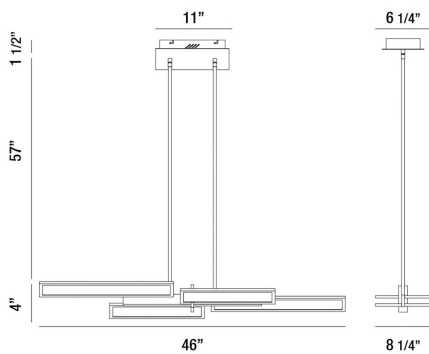

PROJECT INFORMATION

Job Name: Date: Type:

Comments: