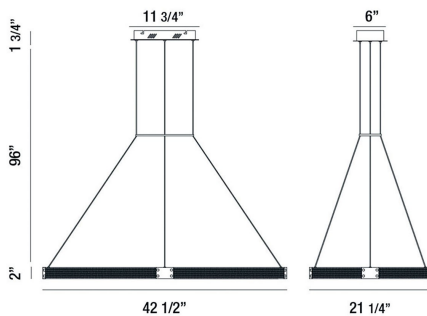

ADMIRAL, RECTANGULAR LED CHANDELIER

PRODUCT DETAILS

No.	:	37060-015
Product Color	:	MATTE BLACK/GOLD
Product Material	:	METAL
Shade / Accent Material	:	METAL
Length	:	42.5"
Width	:	21.25"
Height	:	2"
Overall Height	:	96"
Weight	:	13.9lbs

ITEM NO.	FINISH	SHADE
37060-015	MATTE BLACK/GOLD	

TECHNICAL DETAILS

Hanging Support Type	:	WIRE
Hanging Support Length	:	96"
Canopy / Backplate Length	:	11.75"
Canopy / Backplate Height	:	1.75"
Canopy / Backplate Width	:	6"
Location	:	DRY
Approval	:	
Title 24	:	Yes