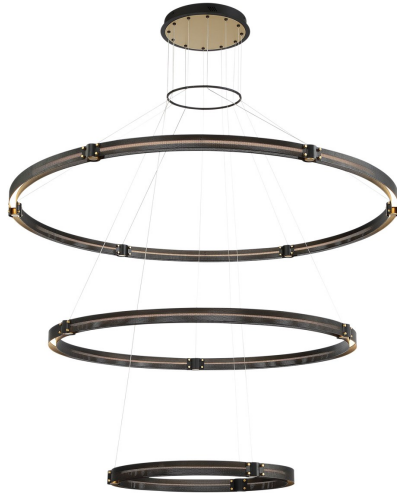

## ADMIRAL, 3-TIER ROUND CHANDELIER

### PRODUCT DETAILS

No.	:	37056-018
Product Color	:	MATTE BLACK/GOLD
Product Material	:	METAL
Shade / Accent Material	:	METAL
Diameter	:	61.75"
Height	:	2"
Overall Height	:	204"
Weight	:	55.1lbs

### OPTIONS AVAILABLE

ITEM NO.	FINISH	SHADE
37056-018	MATTE BLACK/GOLD	

### TECHNICAL DETAILS

Hanging Support Type	:	WIRE
Hanging Support Length	:	204"
Canopy / Backplate Height	:	1.75"
Canopy / Backplate Dia.	:	14.5"
Location	:	DRY
Approval	:	
Title 24	:	Yes