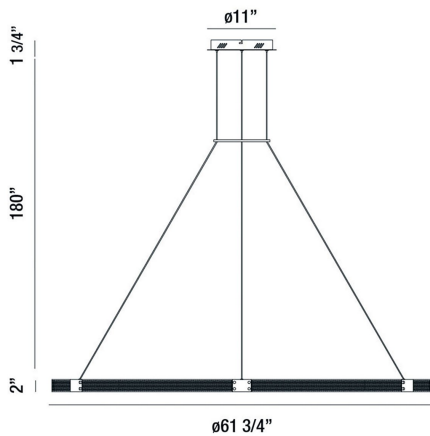

### PRODUCT DETAILS

No.	:	37055-011
Product Color	:	MATTE BLACK/GOLD
Product Material	:	METAL
Shade / Accent Material	:	METAL
Diameter	:	61.75"
Height	:	2"
Overall Height	:	180"
Weight	:	23.4lbs

### TECHNICAL DETAILS

Hanging Support Type	:	WIRE
Hanging Support Length	:	180"
Canopy / Backplate Height	:	1.75"
Canopy / Backplate Dia.	:	11"
Location	:	DRY
Approval	:	
Title 24	:	Yes