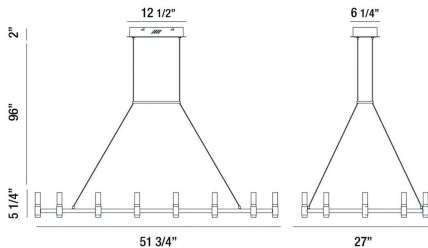

ALTAMONT, 52" RECTANGULAR CHANDELIER

PRODUCT DETAILS

No.	:	37048-013
Product Color	:	SATIN NICKEL/BLACK
Product Material	:	METAL
Shade / Accent Material	:	ACRYLIC
Length	:	51.75"
Width	:	27"
Height	:	5.25"
Overall Height	:	103.25"
Weight	:	15.1lbs

ITEM NO.	FINISH	SHADE
37048-013	SATIN NICKEL/BLACK	

TECHNICAL DETAILS

Hanging Support Type	:	WIRE
Hanging Support Length	:	96"
Canopy / Backplate Length	:	12.5"
Canopy / Backplate Height	:	2"
Canopy / Backplate Width	:	6.25"
Location	:	DRY
Title 24	:	Yes