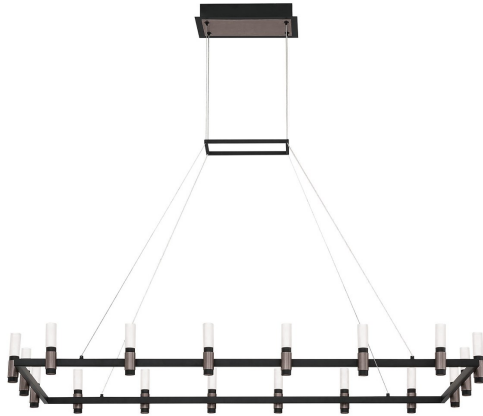

ALTAMONT, 52" RECTANGULAR CHANDELIER

PRODUCT DETAILS

No.	:	37048-013
Product Color	:	SATIN NICKEL/BLACK
Product Material	:	METAL
Shade / Accent Material	:	ACRYLIC
Length	:	51.75"
Width	:	27"
Height	:	5.25"
Overall Height	:	103.25"
Weight	:	15.1lbs

LIGHT SOURCE DETAILS

Light Source Type	:	INTEGRATED LED
Input Voltage	:	120V
Bulb Voltage	:	120V
Socket Type	:	LED
Total Wattage	:	83W
Delivered Lumens	:	1900lm
Kelvin	:	3000K
CRI	:	90+
Dimmable	:	Yes

OPTIONS AVAILABLE

ITEM NO.	FINISH	SHADE
37048-013	SATIN NICKEL/BLACK	

TECHNICAL DETAILS

Hanging Support Type	:	WIRE
Hanging Support Length	:	96"
Canopy / Backplate Length	:	12.5"
Canopy / Backplate Height	:	2"
Canopy / Backplate Width	:	6.25"
Location	:	DRY
Title 24	:	Yes