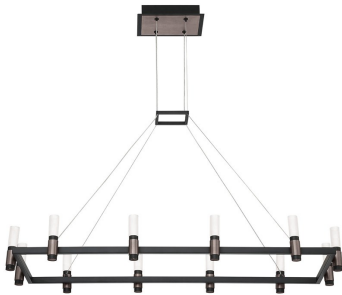

ALTAMONT, 40" RECTANGULAR CHANDELIER

PRODUCT DETAILS

No.	:	37047-016
Product Color	:	SATIN NICKEL/BLACK
Product Material	:	METAL
Shade / Accent Material	:	ACRYLIC
Length	:	39.75"
Width	:	15.75"
Height	:	5.25"
Overall Height	:	103"
Weight	:	9.4lbs

LIGHT SOURCE DETAILS

Light Source Type	:	INTEGRATED LED
Input Voltage	:	120V
Bulb Voltage	:	120V
Socket Type	:	LED
Total Wattage	:	54W
Delivered Lumens	:	1200lm
Kelvin	:	3000K
CRI	:	90+
Dimmable	:	Yes

OPTIONS AVAILABLE

ITEM NO.	FINISH	SHADE
37047-016	SATIN NICKEL/BLACK	

TECHNICAL DETAILS

Hanging Support Type	:	WIRE
Hanging Support Length	:	96"
Canopy / Backplate Length	:	9"
Canopy / Backplate Height	:	1.75"
Canopy / Backplate Width	:	5.5"
Location	:	DRY
Approval	:	
Title 24	:	Yes