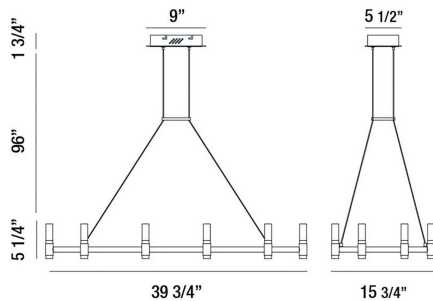

ALTAMONT, 40" RECTANGULAR CHANDELIER

PRODUCT DETAILS

No.	:	37047-016
Product Color	:	SATIN NICKEL/BLACK
Product Material	:	METAL
Shade / Accent Material	:	ACRYLIC
Length	:	39.75"
Width	:	15.75"
Height	:	5.25"
Overall Height	:	103"
Weight	:	9.4lbs

LIGHT SOURCE DETAILS

Light Source Type	:	INTEGRATED LED
Input Voltage	:	120V
Bulb Voltage	:	120V
Socket Type	:	LED
Total Wattage	:	54W
Delivered Lumens	:	1200lm
Kelvin	:	3000K
CRI	:	90+
Dimmable	:	Yes

OPTIONS AVAILABLE

ITEM NO.	FINISH	SHADE
37047-016	SATIN NICKEL/BLACK	

TECHNICAL DETAILS

Hanging Support Type	:	WIRE
Hanging Support Length	:	96"
Canopy / Backplate Length	:	9"
Canopy / Backplate Height	:	1.75"
Canopy / Backplate Width	:	5.5"
Location	:	DRY
Approval	:	
Title 24	:	Yes