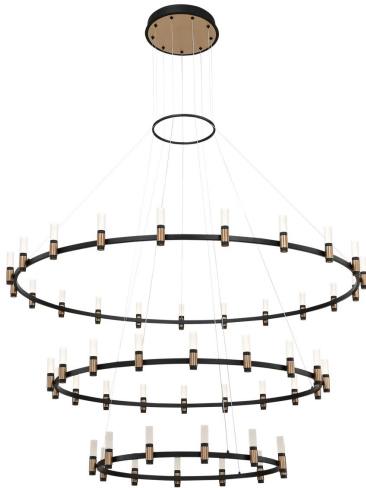

## ALBANY, 60" 3-TIER ROUND CHANDELIER

### PRODUCT DETAILS

No.	:	37046-019
Product Color	:	DEEP BLACK/BRASS
Product Material	:	METAL
Shade / Accent Material	:	ACRYLIC
Diameter	:	59.5"
Height	:	5.25"
Overall Height	:	211.25"
Weight	:	40.3lbs

### TECHNICAL DETAILS

Hanging Support Type	:	WIRE
Hanging Support Length	:	204"
Canopy / Backplate Height	:	2"
Canopy / Backplate Dia.	:	13.75"
Location	:	DRY
Title 24	:	Yes