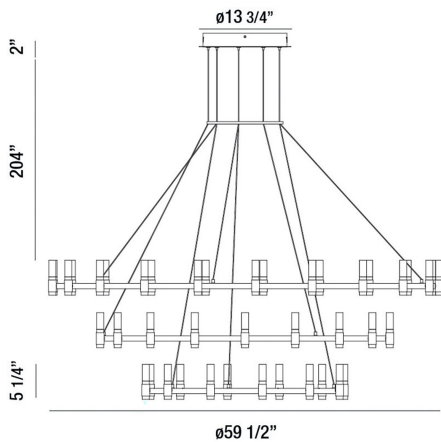

## ALBANY, 60" 3-TIER ROUND CHANDELIER

### PRODUCT DETAILS

No.	:	37046-019
Product Color	:	DEEP BLACK/BRASS
Product Material	:	METAL
Shade / Accent Material	:	ACRYLIC
Diameter	:	59.5"
Height	:	5.25"
Overall Height	:	211.25"
Weight	:	40.3lbs

### TECHNICAL DETAILS

Hanging Support Type	:	WIRE
Hanging Support Length	:	204"
Canopy / Backplate Height	:	2"
Canopy / Backplate Dia.	:	13.75"
Location	:	DRY
Title 24	:	Yes