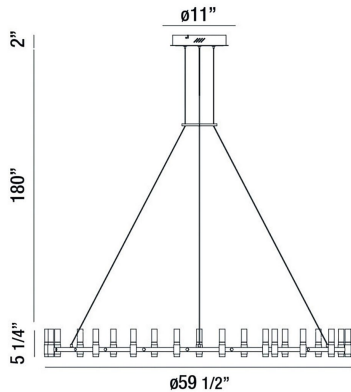

ALBANY, 60" ROUND CHANDELIER

PRODUCT DETAILS

No.	:	37045-012
Product Color	:	DEEP BLACK/BRASS
Product Material	:	METAL
Shade / Accent Material	:	ACRYLIC
Diameter	:	59.5"
Height	:	5.25"
Overall Height	:	187.25"
Weight	:	18.3lbs

LIGHT SOURCE DETAILS

Light Source Type	:	INTEGRATED LED
Input Voltage	:	120V
Bulb Voltage	:	120V
Socket Type	:	LED
Total Wattage	:	96W
Delivered Lumens	:	2170lm
Kelvin	:	3000K
CRI	:	90+
Dimmable	:	Yes

OPTIONS AVAILABLE

ITEM NO.	FINISH	SHADE
37045-012	DEEP BLACK/BRASS	

TECHNICAL DETAILS

Hanging Support Type	:	WIRE
Hanging Support Length	:	180"
Canopy / Backplate Height	:	2"
Canopy / Backplate Dia.	:	11"
Location	:	DRY
Title 24	:	Yes