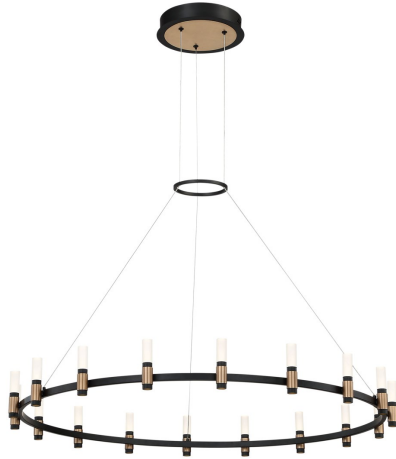

## ALBANY, 46" ROUND CHANDELIER

### PRODUCT DETAILS

No.	:	37044-015
Product Color	:	DEEP BLACK/BRASS
Product Material	:	METAL
Shade / Accent Material	:	ACRYLIC
Diameter	:	45.25"
Height	:	5.25"
Overall Height	:	187.25"
Weight	:	16.5lbs

### OPTIONS AVAILABLE

ITEM NO.	FINISH	SHADE
37044-015	DEEP BLACK/BRASS	

### TECHNICAL DETAILS

Hanging Support Type	:	WIRE
Hanging Support Length	:	180"
Canopy / Backplate Height	:	2"
Canopy / Backplate Dia.	:	11"
Location	:	DRY
Title 24	:	Yes