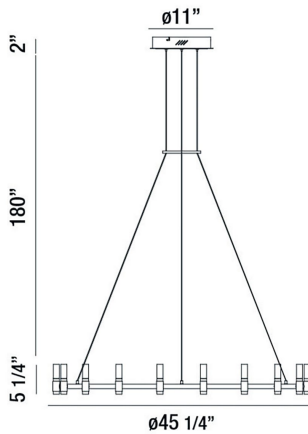

## ALBANY, 46" ROUND CHANDELIER

### PRODUCT DETAILS

No.	:	37044-015
Product Color	:	DEEP BLACK/BRASS
Product Material	:	METAL
Shade / Accent Material	:	ACRYLIC
Diameter	:	45.25"
Height	:	5.25"
Overall Height	:	187.25"
Weight	:	16.5lbs

### LIGHT SOURCE DETAILS

Light Source Type	:	INTEGRATED LED
Input Voltage	:	120V
Bulb Voltage	:	120V
Socket Type	:	LED
Total Wattage	:	81W
Delivered Lumens	:	1840lm
Kelvin	:	3000K
CRI	:	90+
Dimmable	:	Yes

### TECHNICAL DETAILS

Hanging Support Type	:	WIRE
Hanging Support Length	:	180"
Canopy / Backplate Height	:	2"
Canopy / Backplate Dia.	:	11"
Location	:	DRY
Title 24	:	Yes