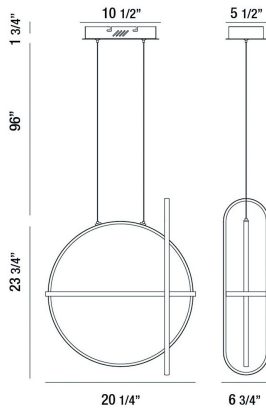

## BERKLEY, 20" ROUND CHANDELIER

### PRODUCT DETAILS

No.	:	37035-013
Product Color	:	MATTE BLACK
Product Material	:	METAL
Shade / Accent Material	:	ACRYLIC
Length	:	20.25"
Width	:	6.75"
Height	:	23.75"
Overall Height	:	121.5"
Weight	:	3.7lbs

### TECHNICAL DETAILS

Hanging Support Type	:	WIRE
Hanging Support Length	:	96"
Canopy / Backplate Length	:	10.5"
Canopy / Backplate Height	:	1.75"
Canopy / Backplate Width	:	5.5"
Location	:	DRY
Approval	:	
Title 24	:	Yes