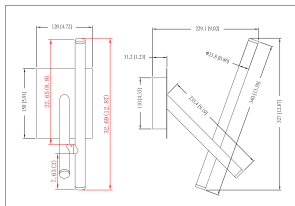

CROSSROADS, WALL MOUNT

PRODUCT DETAILS

No.	:	36252-015
Product Color	:	BLACK
Product Material	:	METAL
Shade / Accent Colour	:	FROSTED
Shade / Accent Material	:	ACRYLIC
Width	:	4.75"
Height	:	12.75"
Ext	:	9"
Weight	:	1.8lbs

TECHNICAL DETAILS

Canopy / Backplate Length	:	4.75"
Canopy / Backplate Height	:	1.25"
Canopy / Backplate Width	:	5.875"
Mounting	:	Up or Down
Location	:	DRY
Approval	:	 Intertek

PROJECT INFORMATION

Job Name: Date: Type: