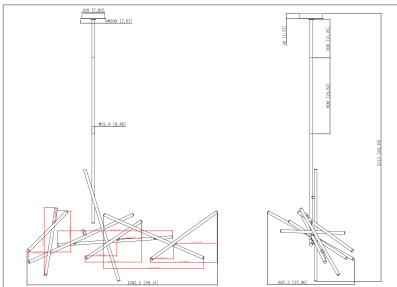

CROSSROADS, 59" CHANDELIER

PRODUCT DETAILS

No.	:	36251-018
Product Color	:	BLACK
Product Material	:	METAL
Shade / Accent Colour	:	FROSTED
Shade / Accent Material	:	ACRYLIC
Length	:	59.25"
Width	:	27"
Height	:	45.5"
Overall Height	:	83"
Weight	:	17.5lbs

ITEM NO.	FINISH	SHADE
36251-018	BLACK	FROSTED
36251-032	ANTIQUE BRASS	FROSTED
36251-025	SATIN NICKEL	FROSTED

TECHNICAL DETAILS

Hanging Support Type	:	ROD
Hanging Support Length	:	36"
Rods Included	:	12"+24"
Canopy / Backplate Height	:	1.5"
Canopy / Backplate Dia.	:	7.75"
Location	:	DRY
Approval	:	