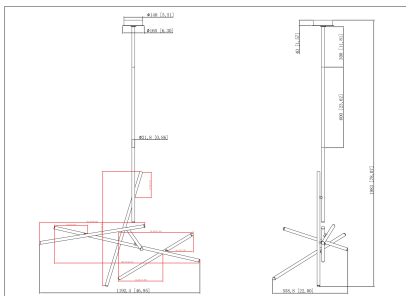

CROSSROADS, 47" CHANDELIER

PRODUCT DETAILS

No.	:	36250-011
Product Color	:	BLACK
Product Material	:	METAL
Shade / Accent Colour	:	FROSTED
Shade / Accent Material	:	ACRYLIC
Length	:	47"
Width	:	22"
Height	:	40.5"
Overall Height	:	78"
Weight	:	9.4lbs

ITEM NO.	FINISH	SHADE
36250-011	BLACK	FROSTED
36250-028	SATIN NICKEL	FROSTED
36250-035	ANTIQUE BRASS	FROSTED

TECHNICAL DETAILS

Hanging Support Type	:	ROD
Hanging Support Length	:	36"
Rods Included	:	12"+24"
Canopy / Backplate Height	:	1.5"
Canopy / Backplate Dia.	:	6.25"
Location	:	DRY
Approval	:	