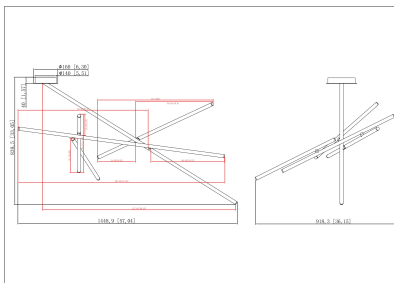

OPTIONS AVAILABLE

ITEM NO.	FINISH	SHADE
36249-015	BLACK	FROSTED
36249-022	SATIN NICKEL	FROSTED
36249-039	ANTIQUE BRASS	FROSTED