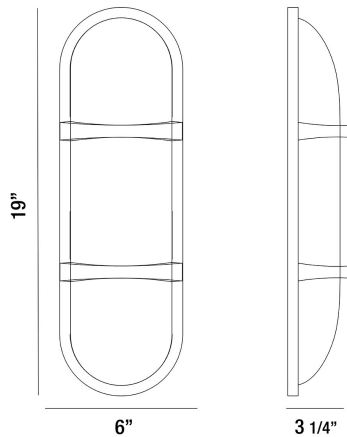

OSLER, LARGE OUTDOOR WALL SCONCE

PRODUCT DETAILS

No.	:	35989-011
Product Color	:	TEXTURED SILVER
Shade / Accent Colour	:	WHITE GLASS
Width	:	6"
Height	:	19"
Ext	:	3.25"
Weight	:	5.1lbs

LIGHT SOURCE DETAILS

Light Source Type	:	INTEGRATED LED
Input Voltage	:	120V
Bulb Voltage	:	120V
Socket Type	:	LED
Total Wattage	:	18W
Initial Lumens	:	1000lm
Kelvin	:	3000K
CRI	:	80
Dimmable	:	Yes

OPTIONS AVAILABLE

ITEM NO.	FINISH	SHADE
35989-011	TEXTURED SILVER	WHITE GLASS

TECHNICAL DETAILS

Hanging Support Type	:	WIRE
IP Rating	:	44
Location	:	WET
Approval	:	
Title 24	:	Yes

PROJECT INFORMATION

 Job Name: Date: Type:

 Comments: