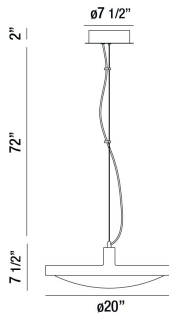

### PRODUCT DETAILS

No.	:	35964-018
Product Color	:	WHITE
Product Material	:	METAL
Shade / Accent Colour	:	CLEAR
Shade / Accent Material	:	MULTI-FACETED ACRYLIC
Diameter	:	14"
Height	:	10.5"
Overall Height	:	84.5"
Weight	:	5.4lbs

### TECHNICAL DETAILS

Hanging Support Type	:	WIRE
Hanging Support Length	:	72"
Canopy / Backplate Height	:	2"
Canopy / Backplate Dia.	:	6.75"
Location	:	DRY
Approval	:	