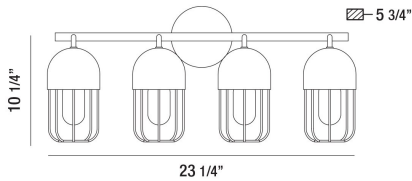

PALMERSTON, 23" VANITY LIGHT

PRODUCT DETAILS

No.	:	35962-014
Product Color	:	MATTE BLACK
Product Material	:	METAL
Shade / Accent Colour	:	GOLD
Shade / Accent Material	:	METAL
Width	:	23.25"
Height	:	10.25"
Ext	:	5.75"
Weight	:	5.5lbs

OPTIONS AVAILABLE

ITEM NO.	FINISH	SHADE
35962-014	MATTE BLACK	GOLD

TECHNICAL DETAILS

Canopy / Backplate Height	:	1"
Canopy / Backplate Dia.	:	4.75"
Mounting	:	Down
Location	:	DAMP
Approval	:	

PROJECT INFORMATION