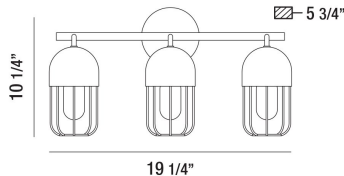

PALMERSTON, 19" VANITY LIGHT

PRODUCT DETAILS

No.	:	35961-017
Product Color	:	MATTE BLACK
Product Material	:	METAL
Shade / Accent Colour	:	GOLD
Shade / Accent Material	:	METAL
Width	:	19.25"
Height	:	10.25"
Ext	:	5.75"
Weight	:	4.5lbs

OPTIONS AVAILABLE

ITEM NO.	FINISH	SHADE
35961-017	MATTE BLACK	GOLD

TECHNICAL DETAILS

Canopy / Backplate Height	:	1"
Canopy / Backplate Dia.	:	4.75"
Mounting	:	Down
Location	:	DAMP
Approval	:	

PROJECT INFORMATION